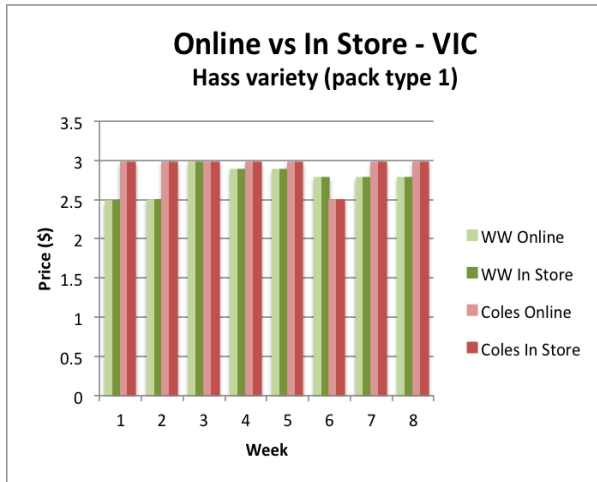

3.2 COMPARISON OF IN-STORE COLLECTED AND ONLINE PRICING.

The following graphs and tables show the comparison of in-store collected and online pricing over the 8 week period for individual Hass fruit (single unit).

Week 1 = 3 August 2015

Week 8 = 21 September 2015

3.3 PRICES FOR INDIVIDUAL HASS FRUIT

The following pricing table shows the difference between in-store collected and online pricing for individual Hass fruit (single unit) ($ prices):

		NSW				QLD				VIC				WA			
		Woolworths		Coles		Woolworths		Coles		Woolworths		Coles		Woolworths		Coles	
		Online	In store	Online	In store	Online	In store	Online	In store	Online	In store	Online	In store	Online	In store	Online	In store
Week	1	2.98	2.98	2.98	2.98	2.5	2.5	2.98	2.98	2.48	2.48	2.98	2.98	2.98	2.98	2.98	2.98
	2	2.98	2.98	2.98	2.98	2.98	2.98	2.98	2.98	2.5	2.5	2.98	2.98	2.5	2.5	2.98	2.98
	3	2.98	2.98	2.98	2.98	2.98	2.98	2.98	2.98	2.98	2.98	2.98	2.98	2.98	2.98	2.98	2.98
	4	2.98	2.98	2.98	2.98	2.98	2.98	2.98	2.98	2.88	2.88	2.98	2.98	2.48	2.48	2.98	2.98
	5	2.98	2.98	2.98	2.98	2.98	2.98	2.98	2.98	2.88	2.88	2.98	2.98	2.98	2.98	2.98	2.98
	6	2.98	2.98	2.98	2.98	2.98	2.98	2.98	2.98	2.78	2.78	2.5	2.5	2.98	2.98	2.98	2.98
	7	2.98	2.98	2.98	2.98	2.98	2.98	2.5	2.5	2.78	2.78	2.98	2.98	2.88	2.88	2.98	2.98
	8	2.98	2.98	2.98	2.98	2.98	2.98	2.5	2.5	2.78	2.78	2.98	2.98	2.5	2.5	2.98	2.98

*Note all in-store figures are derived from the mode prices collected over the 8 week period.

*NA – figure not available

3.4 PRICES FOR MULTI-BUY SPECIALS FOR HASS FRUIT

The following pricing tables shows the difference in In-store collected and online multi-buy (e.g. 2 for $?) specials for Hass avocados ($ prices).

Note: Prices indicated are for individual fruit e.g. if the special is 2 for $4 then price is shown as $2 for each piece.

		NSW				QLD				VIC				WA				
		Woolworths		Coles		Woolworths		Coles		Woolworths		Coles		Woolworths		Coles		
		Online	In store	Online	In store	Online	In store	Online	In store	Online	In store	Online	In store	Online	In store	Online	In store	
Week	1	NA	NA	NA	2.5	2	2	2	2	2	2	2	2	2	NA	NA	2	2
	2	2	2	NA	2.5	2.5	2.5	2	2	2	2	2	2	2	2	2	2	2
	3	NA	NA	NA	2.5	2.5	2.5	2	2	NA	NA	NA	NA	NS	NA	2	2	
	4	NA	2.5	2	2	2	2	2	2	NA	NA	NA	NA	2	2	2	2	
	5	2.5	2.5	NA	2.5	2	2	2	2	2.5	2.5	2.25	2.25	NA	NA	NA	NA	
	6	2.5	2.5	2.25	2.25	2	2.5	2	2	2.5	2.25	NA	NA	NA	NA	2	2	
	7	2.5	2.5	2.25	2.25	2	2.5	NA	NA	2.5	2.5	2.25	2.25	2.25	2	NA	2.5	
	8	2.5	2.5	2	2.25	2.5	2.5	2	2	2.25	2.25	2	2	2	2	2	2	

*Note: Figures highlighted in purple indicate where there are differences between online and in-store pricing.

*Note: Figures highlighted in blue indicate where a special is available in-store (identified by in-store data collection) but not available online.

*NA – figure not available.