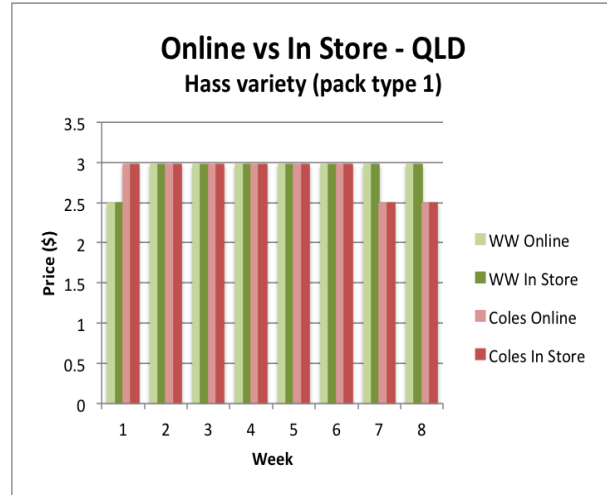

3.2 COMPARISON OF IN-STORE COLLECTED AND ONLINE PRICING.

The following graphs and tables show the comparison of in-store collected and online pricing over the 8 week period for individual Hass fruit (single unit).

Week 1 = 3 August 2015

Week 8 = 21 September 2015

3.3 PRICES FOR INDIVIDUAL HASS FRUIT

The following pricing table shows the difference between in-store collected and online pricing for individual Hass fruit (single unit) ($ prices):

		NSW				QLD				VIC				WA			
		Woolworths		Coles		Woolworths		Coles		Woolworths		Coles		Woolworths		Coles	
		Online	In store	Online	In store	Online	In store	Online	In store	Online	In store	Online	In store	Online	In store	Online	In store
Week	1	2.98	2.98	2.98	2.98	2.5	2.5	2.98	2.98	2.48	2.48	2.98	2.98	2.98	2.98	2.98	2.98
	2	2.98	2.98	2.98	2.98	2.98	2.98	2.98	2.98	2.5	2.5	2.98	2.98	2.5	2.5	2.98	2.98
	3	2.98	2.98	2.98	2.98	2.98	2.98	2.98	2.98	2.98	2.98	2.98	2.98	2.98	2.98	2.98	2.98
	4	2.98	2.98	2.98	2.98	2.98	2.98	2.98	2.98	2.88	2.88	2.98	2.98	2.48	2.48	2.98	2.98
	5	2.98	2.98	2.98	2.98	2.98	2.98	2.98	2.98	2.88	2.88	2.98	2.98	2.98	2.98	2.98	2.98
	6	2.98	2.98	2.98	2.98	2.98	2.98	2.98	2.98	2.78	2.78	2.5	2.5	2.98	2.98	2.98	2.98
	7	2.98	2.98	2.98	2.98	2.98	2.98	2.5	2.5	2.78	2.78	2.98	2.98	2.88	2.88	2.98	2.98
	8	2.98	2.98	2.98	2.98	2.98	2.98	2.5	2.5	2.78	2.78	2.98	2.98	2.5	2.5	2.98	2.98

*Note all in-store figures are derived from the mode prices collected over the 8 week period.

*NA – figure not available

3.4 PRICES FOR MULTI-BUY SPECIALS FOR HASS FRUIT

The following pricing tables shows the difference in In-store collected and online multi-buy (e.g. 2 for $?) specials for Hass avocados ($ prices).

Note: Prices indicated are for individual fruit e.g. if the special is 2 for $4 then price is shown as $2 for each piece.

		NSW				QLD				VIC				WA				
		Woolworths		Coles		Woolworths		Coles		Woolworths		Coles		Woolworths		Coles		
		Online	In store	Online	In store	Online	In store	Online	In store	Online	In store	Online	In store	Online	In store	Online	In store	
Week	1	NA	NA	NA	2.5	2	2	2	2	2	2	2	2	2	NA	NA	2	2
	2	2	2	NA	2.5	2.5	2.5	2	2	2	2	2	2	2	2	2	2	2
	3	NA	NA	NA	2.5	2.5	2.5	2	2	NA	NA	NA	NA	NS	NA	2	2	
	4	NA	2.5	2	2	2	2	2	2	NA	NA	NA	NA	2	2	2	2	
	5	2.5	2.5	NA	2.5	2	2	2	2	2.5	2.5	2.25	2.25	NA	NA	NA	NA	
	6	2.5	2.5	2.25	2.25	2	2.5	2	2	2.5	2.25	NA	NA	NA	NA	2	2	
	7	2.5	2.5	2.25	2.25	2	2.5	NA	NA	2.5	2.5	2.25	2.25	2.25	2	NA	2.5	
	8	2.5	2.5	2	2.25	2.5	2.5	2	2	2.25	2.25	2	2	2	2	2	2	

*Note: Figures highlighted in purple indicate where there are differences between online and in-store pricing.

*Note: Figures highlighted in blue indicate where a special is available in-store (identified by in-store data collection) but not available online.

*NA – figure not available.