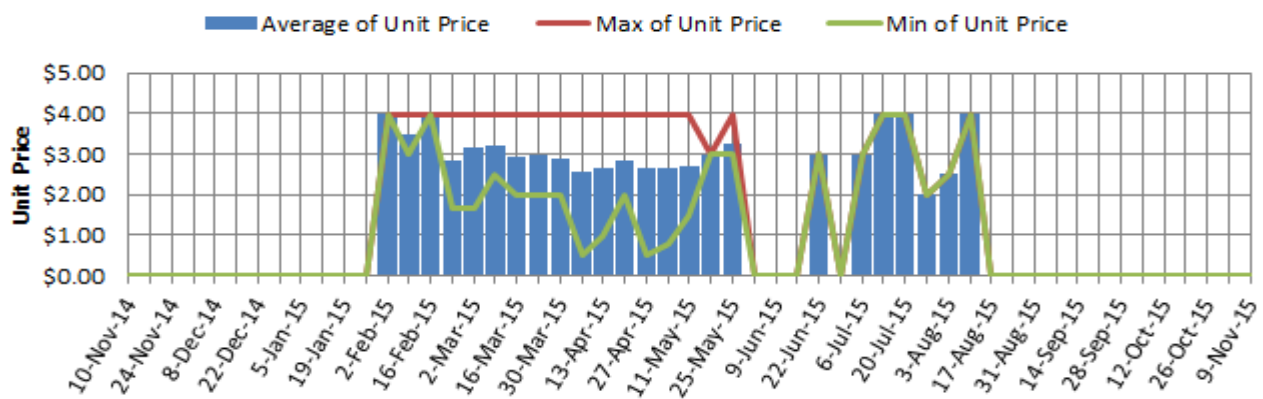

Shepard Avocado Average Retail Prices - Brisbane