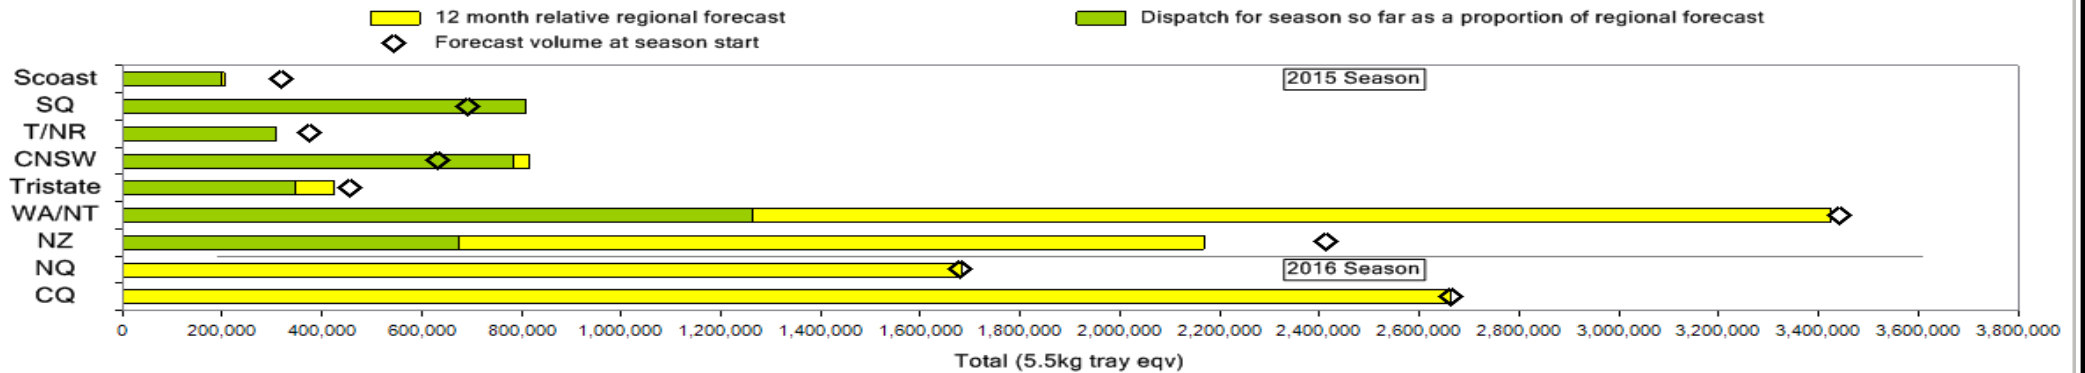

Percentage dispatched by region (Based on seasonal forecast - 2015)

Week 45 Contributors - Packhouses

Natures Fruit Company (Consolidator)	Klingbiel Family Trust (TRI)
Simpson Farms Pty Ltd (Consolidator)	Golden Hill Avocados (WA)
The Avolution (Consolidator)	Avonova (WA)
Avocado Industry Council (NZAGA)	Advance Packing & Marketing Services P/L (WA)
KV & JM Lehmann (TRI)	Delroy Orchards (WA)
Sunvale Produce Pty Ltd (TRI)	Mariners Rest (WA)
Golden Hill Packing Pty Ltd (TRI)	VP & EA Farrell (WA)
Justin Loffler (TRI)	West Aussie Avos (WA)
Chinoola Orchards (TRI)	CNSW: Less than 3 contributors
Mildura Fruit Company (TRI)	SQ: Less than 3 contributors

Week 45 Contributors - Wholesalers

Allcrops Pty Ltd (Sydney)	Sinclair & Antico (Aust) Pty Ltd (Sydney)
Costa Farms (Adelaide)	Southern Cross Produce Pty Ltd (Sydney)
Costa Farms (Brisbane)	The La Manna Group (Adelaide)
De Luca Banana Marketing Pty Ltd (Brisbane)	The La Manna Group (Brisbane)
Etherington (Perth)	The La Manna Group (Melbourne)
Exotic Fruit Traders (Sydney)	United Fresh (Adelaide)
Fresh Choice WA Pty Ltd (Perth)	VB Sculli (Melbourne)
Fresh Express Produce Pty Ltd (Perth)	WA Farm Direct (Perth)
Murray Bros (Brisbane)