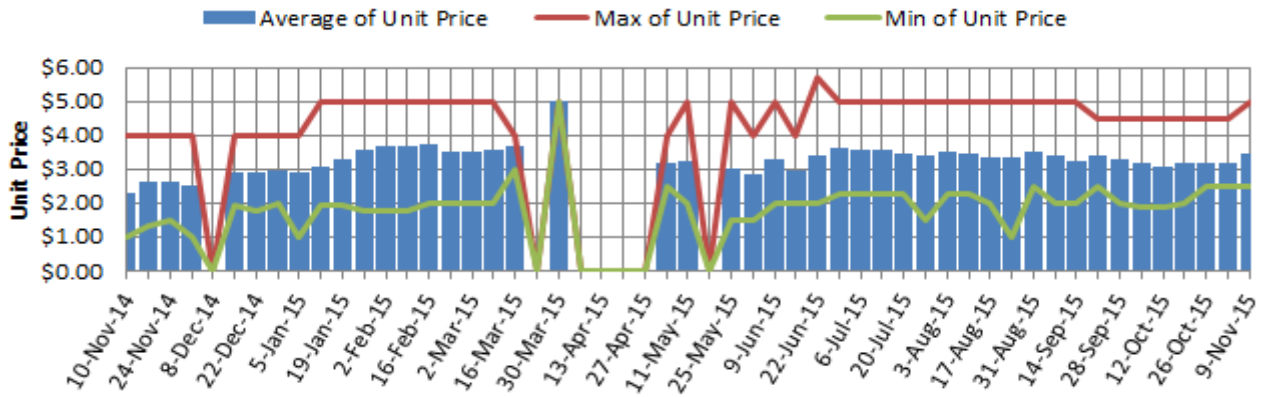

Hass Avocado Average Retail Prices - Sydney