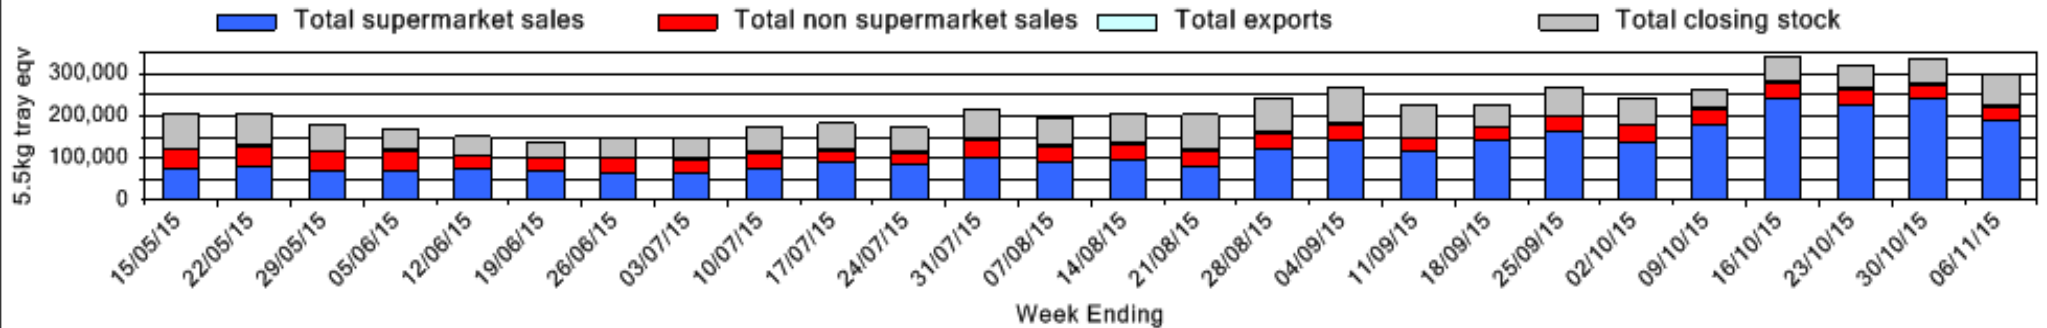

Weekly National Sales