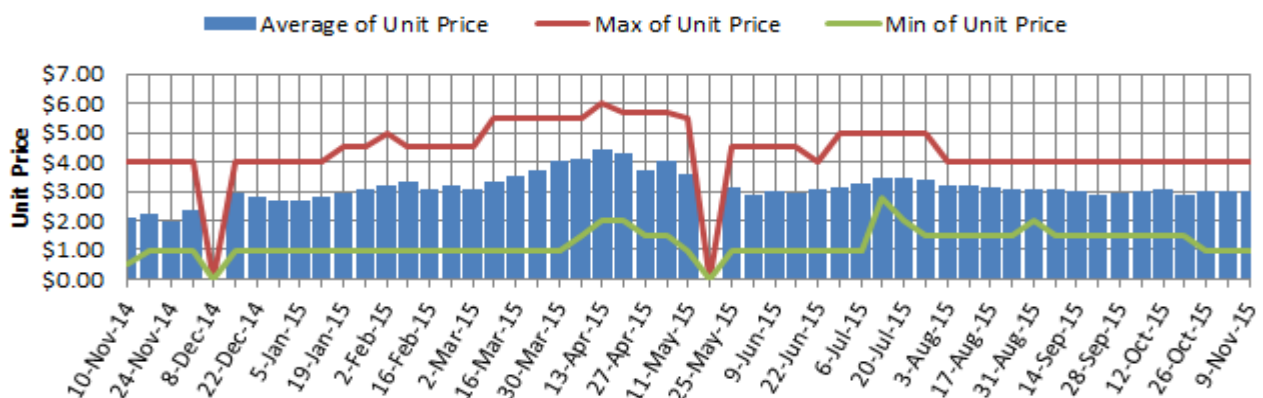

Assessment date (Week Commencing)