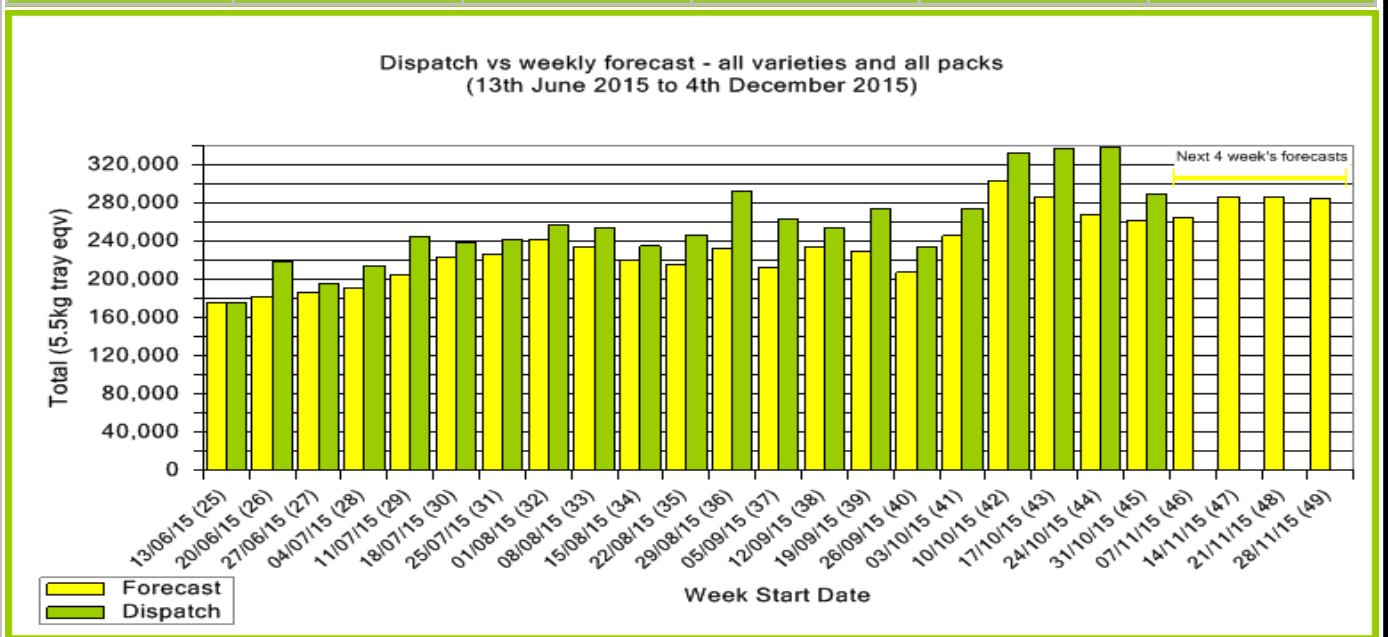

Yellow shading indicates forecast data Green shading indicates dispatch data

Forecast Data (Week 45 - 49)

Variety	Trays - Total	Bulk	P/Pk	Proc	All - Total
	5.5Kg Eqv	10Kg	Kg	Kg	5.5Kg Eqv

Week 45 - begin 31/10/2015

Hass	235,782	11,347	3,000	3,000	257,503
Lamb Hass		300			545
Reed	800			2,000	1,164
Wurtz	3,000				3,000
Week Total	239,582	11,647	3,000	5,000	262,212

Week 46 - begin 07/11/2015

Gwen	140				140
Hass	240,183	11,771			261,585
Lamb Hass	140				140
Other		75			136
Reed	800			2,000	1,164
Wurtz	2,000			200	2,036
Week Total	243,263	11,846		2,200	265,201

Week 47 - begin 14/11/2015

Gwen	400				400
Hass	263,427	11,563	3,000	1,000	285,178
Reed	800			2,000	1,164
Week Total	264,627	11,563	3,000	3,000	286,741

Week 48 - begin 21/11/2015

Gwen	400				400
Hass	259,017	11,684	3,000	1,000	280,988
Reed	4,300	200		2,450	5,109
Week Total	263,717	11,884	3,000	3,450	286,496

Week 49 - begin 28/11/2015

Hass	258,847	11,187	3,000	1,000	279,914
Lamb Hass	400				400
Reed	4,300	200		2,450	5,109
Week Total	263,547	11,387	3,000	3,450	285,423

Dispatch Data (Week 45 - begin 31/10/2015)

Variety	Trays	Bulk	P/PK	Proc	5.5Kg Eqv
	5.5Kg Eqv	10Kg	Kg	Kg	Total Trays
Hass	253,505	15,529	13,036	3,000	284,655
Other		27			49
Reed	3,189	127		2,000	3,784
Wurtz	1,025			1	1,025
Total	257,719	15,683	13,036	5,001	289,513

New Zealand Avocado Exports—Forecast v Actual Infocado/Export Statistics (5.5kg eqv trays) July 2015 - March 2016

Export Destination	Jul	Aug	Sep	Oct	Nov	Dec	Jan	Feb	Mar	Total to Date
NZ-Aus - Pre Season Forecast¹	17,160	109,680	384,240	330,990	378,100	496,690	463,096	232,050	3,520	2,415,526
NZ-Aus - Disp + Mthly Forecast²	16,725	80,567	191,340	420,417	389,454	607,572	531,266	42,180	3,520	2,426,756
Australia (from ABS)	27,589	107,037	232,868							367,494
USA³	0	0	0							0
Japan³	0	0	4,212	12,637						16,849
Other Asia³	973	6,926	28,010	44,381						80,290
Total Dispatch (Infocado + 3)	17,698	87,493	223,562	477,435	70,990	0	0	0	0	877,178

1 Source: Infocado AAL, Seasonal Forecast provided at start of season
2 Source: Infocado AAL, Monthly Dispatch + Updated Monthly Seasonal Forecast (dispatch is updated at the end of each month or calculated from the Total Dispatch row at bottom of table)
3 Source: Infoshare NZ, statistics adjusted for freight time from NZ to destination port