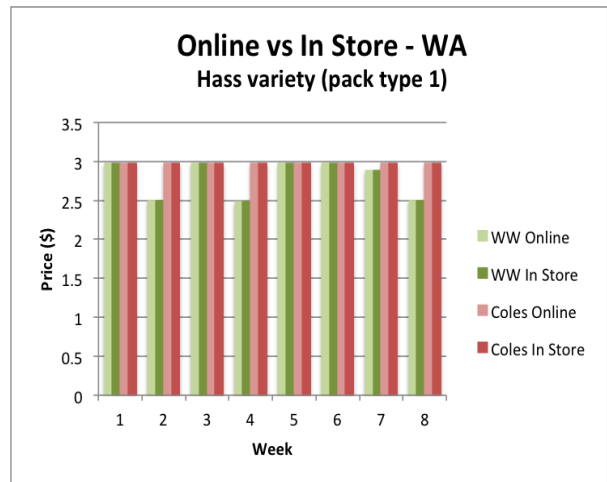

3.2 COMPARISON OF IN-STORE COLLECTED AND ONLINE PRICING.

The following graphs and tables show the comparison of in-store collected and online pricing over the 8 week period for individual Hass fruit (single unit).

Week 1 = 3 August 2015

Week 8 = 21 September 2015

3.3 PRICES FOR INDIVIDUAL HASS FRUIT

The following pricing table shows the difference between in-store collected and online pricing for individual Hass fruit (single unit) ($ prices):

		NSW				QLD				VIC				WA			
		Woolworths		Coles		Woolworths		Coles		Woolworths		Coles		Woolworths		Coles	
		Online	In store	Online	In store	Online	In store	Online	In store	Online	In store	Online	In store	Online	In store	Online	In store
Week	1	2.98	2.98	2.98	2.98	2.5	2.5	2.98	2.98	2.48	2.48	2.98	2.98	2.98	2.98	2.98	2.98
	2	2.98	2.98	2.98	2.98	2.98	2.98	2.98	2.98	2.5	2.5	2.98	2.98	2.5	2.5	2.98	2.98
	3	2.98	2.98	2.98	2.98	2.98	2.98	2.98	2.98	2.98	2.98	2.98	2.98	2.98	2.98	2.98	2.98
	4	2.98	2.98	2.98	2.98	2.98	2.98	2.98	2.98	2.88	2.88	2.98	2.98	2.48	2.48	2.98	2.98
	5	2.98	2.98	2.98	2.98	2.98	2.98	2.98	2.98	2.88	2.88	2.98	2.98	2.98	2.98	2.98	2.98
	6	2.98	2.98	2.98	2.98	2.98	2.98	2.98	2.98	2.78	2.78	2.5	2.5	2.98	2.98	2.98	2.98
	7	2.98	2.98	2.98	2.98	2.98	2.98	2.5	2.5	2.78	2.78	2.98	2.98	2.88	2.88	2.98	2.98
	8	2.98	2.98	2.98	2.98	2.98	2.98	2.5	2.5	2.78	2.78	2.98	2.98	2.5	2.5	2.98	2.98

*Note all in-store figures are derived from the mode prices collected over the 8 week period.

*NA – figure not available

3.4 PRICES FOR MULTI-BUY SPECIALS FOR HASS FRUIT

The following pricing tables shows the difference in In-store collected and online multi-buy (e.g. 2 for $?) specials for Hass avocados ($ prices).

Note: Prices indicated are for individual fruit e.g. if the special is 2 for $4 then price is shown as $2 for each piece.

		NSW				QLD				VIC				WA				
		Woolworths		Coles		Woolworths		Coles		Woolworths		Coles		Woolworths		Coles		
		Online	In store	Online	In store	Online	In store	Online	In store	Online	In store	Online	In store	Online	In store	Online	In store	
Week	1	NA	NA	NA	2.5	2	2	2	2	2	2	2	2	2	NA	NA	2	2
	2	2	2	NA	2.5	2.5	2.5	2	2	2	2	2	2	2	2	2	2	2
	3	NA	NA	NA	2.5	2.5	2.5	2	2	NA	NA	NA	NA	NS	NA	2	2	
	4	NA	2.5	2	2	2	2	2	2	NA	NA	NA	NA	2	2	2	2	
	5	2.5	2.5	NA	2.5	2	2	2	2	2.5	2.5	2.25	2.25	NA	NA	NA	NA	
	6	2.5	2.5	2.25	2.25	2	2.5	2	2	2.5	2.25	NA	NA	NA	NA	2	2	
	7	2.5	2.5	2.25	2.25	2	2.5	NA	NA	2.5	2.5	2.25	2.25	2.25	2	NA	2.5	
	8	2.5	2.5	2	2.25	2.5	2.5	2	2	2.25	2.25	2	2	2	2	2	2	

*Note: Figures highlighted in purple indicate where there are differences between online and in-store pricing.

*Note: Figures highlighted in blue indicate where a special is available in-store (identified by in-store data collection) but not available online.

*NA – figure not available.