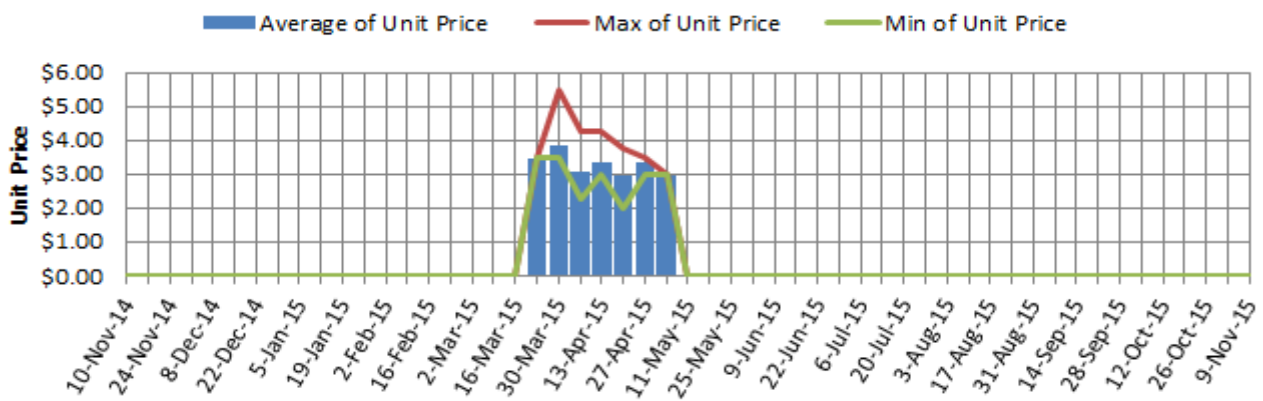

Shepard Avocado Average Retail Prices - Perth

Assessment date (Week Commencing)