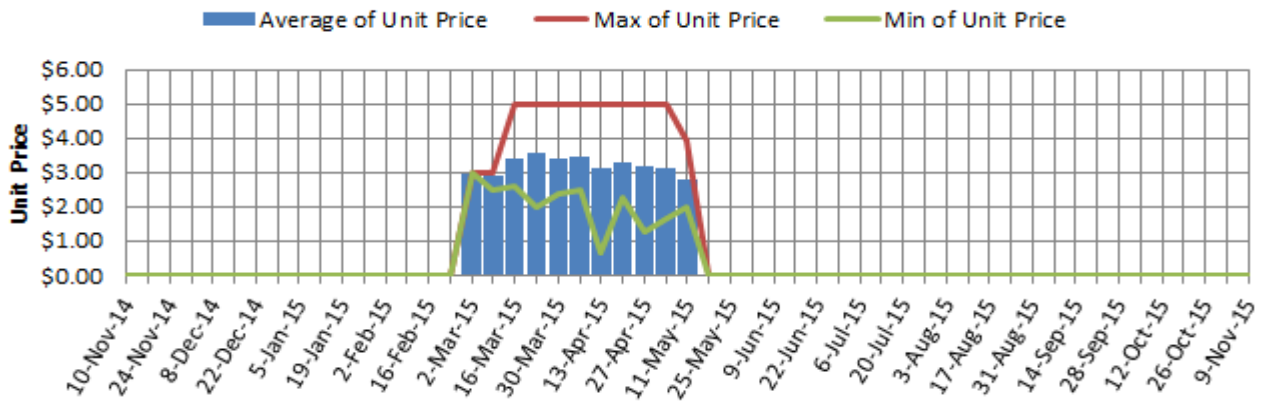

Shepard Avocado Average Retail Prices - Sydney