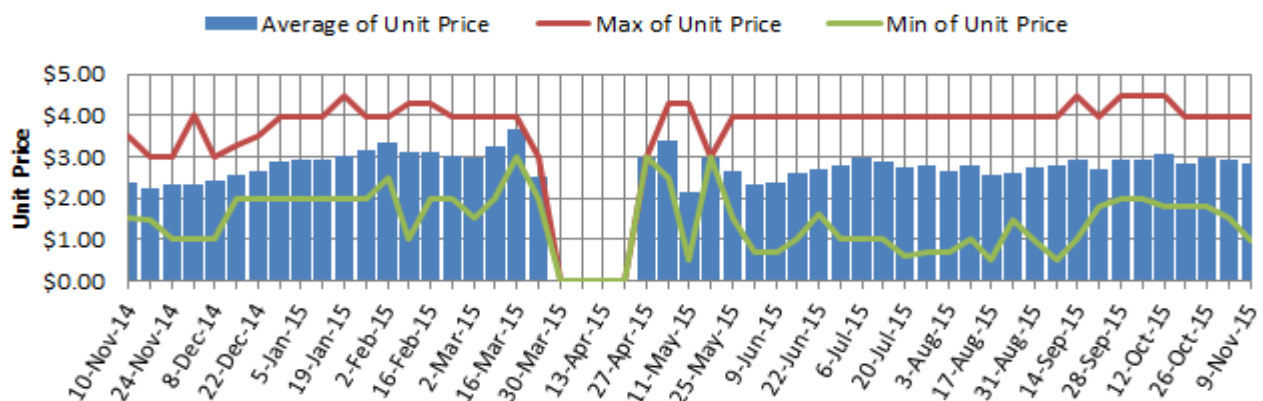

Hass Avocado Average Retail Prices - Brisbane