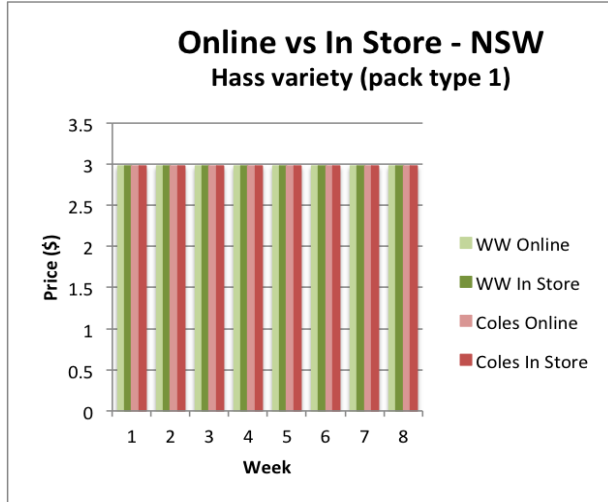

3.2 COMPARISON OF IN-STORE COLLECTED AND ONLINE PRICING.

The following graphs and tables show the comparison of in-store collected and online pricing over the 8 week period for individual Hass fruit (single unit).

Week 1 = 3 August 2015

Week 8 = 21 September 2015

3.3 PRICES FOR INDIVIDUAL HASS FRUIT

The following pricing table shows the difference between in-store collected and online pricing for individual Hass fruit (single unit) ($ prices):

		NSW				QLD				VIC				WA			
		Woolworths		Coles		Woolworths		Coles		Woolworths		Coles		Woolworths		Coles	
		Online	In store	Online	In store	Online	In store	Online	In store	Online	In store	Online	In store	Online	In store	Online	In store
Week	1	2.98	2.98	2.98	2.98	2.5	2.5	2.98	2.98	2.48	2.48	2.98	2.98	2.98	2.98	2.98	2.98
	2	2.98	2.98	2.98	2.98	2.98	2.98	2.98	2.98	2.5	2.5	2.98	2.98	2.5	2.5	2.98	2.98
	3	2.98	2.98	2.98	2.98	2.98	2.98	2.98	2.98	2.98	2.98	2.98	2.98	2.98	2.98	2.98	2.98
	4	2.98	2.98	2.98	2.98	2.98	2.98	2.98	2.98	2.88	2.88	2.98	2.98	2.48	2.48	2.98	2.98
	5	2.98	2.98	2.98	2.98	2.98	2.98	2.98	2.98	2.88	2.88	2.98	2.98	2.98	2.98	2.98	2.98
	6	2.98	2.98	2.98	2.98	2.98	2.98	2.98	2.98	2.78	2.78	2.5	2.5	2.98	2.98	2.98	2.98
	7	2.98	2.98	2.98	2.98	2.98	2.98	2.5	2.5	2.78	2.78	2.98	2.98	2.88	2.88	2.98	2.98
	8	2.98	2.98	2.98	2.98	2.98	2.98	2.5	2.5	2.78	2.78	2.98	2.98	2.5	2.5	2.98	2.98

*Note all in-store figures are derived from the mode prices collected over the 8 week period.

*NA – figure not available

3.4 PRICES FOR MULTI-BUY SPECIALS FOR HASS FRUIT

The following pricing tables shows the difference in In-store collected and online multi-buy (e.g. 2 for $?) specials for Hass avocados ($ prices).

Note: Prices indicated are for individual fruit e.g. if the special is 2 for $4 then price is shown as $2 for each piece.

		NSW				QLD				VIC				WA				
		Woolworths		Coles		Woolworths		Coles		Woolworths		Coles		Woolworths		Coles		
		Online	In store	Online	In store	Online	In store	Online	In store	Online	In store	Online	In store	Online	In store	Online	In store	
Week	1	NA	NA	NA	2.5	2	2	2	2	2	2	2	2	2	NA	NA	2	2
	2	2	2	NA	2.5	2.5	2.5	2	2	2	2	2	2	2	2	2	2	2
	3	NA	NA	NA	2.5	2.5	2.5	2	2	NA	NA	NA	NA	NS	NA	2	2	
	4	NA	2.5	2	2	2	2	2	2	NA	NA	NA	NA	2	2	2	2	
	5	2.5	2.5	NA	2.5	2	2	2	2	2.5	2.5	2.25	2.25	NA	NA	NA	NA	
	6	2.5	2.5	2.25	2.25	2	2.5	2	2	2.5	2.25	NA	NA	NA	NA	2	2	
	7	2.5	2.5	2.25	2.25	2	2.5	NA	NA	2.5	2.5	2.25	2.25	2.25	2	NA	2.5	
	8	2.5	2.5	2	2.25	2.5	2.5	2	2	2.25	2.25	2	2	2	2	2	2	

*Note: Figures highlighted in purple indicate where there are differences between online and in-store pricing.

*Note: Figures highlighted in blue indicate where a special is available in-store (identified by in-store data collection) but not available online.

*NA – figure not available.