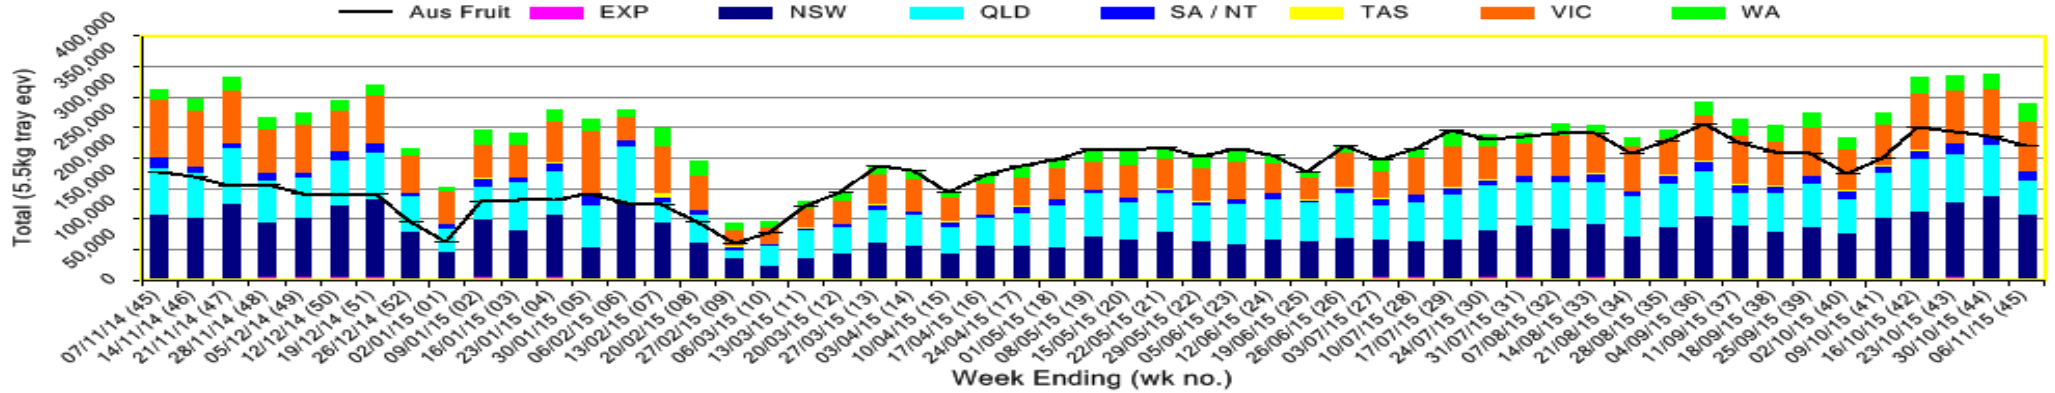

Throughput Australian & NZ avocados by destination state
Throughput 1st January 2015 to date = 10,112,749 5.5kg tray eqv

NB: The graph below utilises the seasonal forecast data (without adjustment). The total of each bar in the below graph is a result of; Total Monthly Dispatches to date plus the remaining Seasonal Forecast which can be updated monthly by contributors.