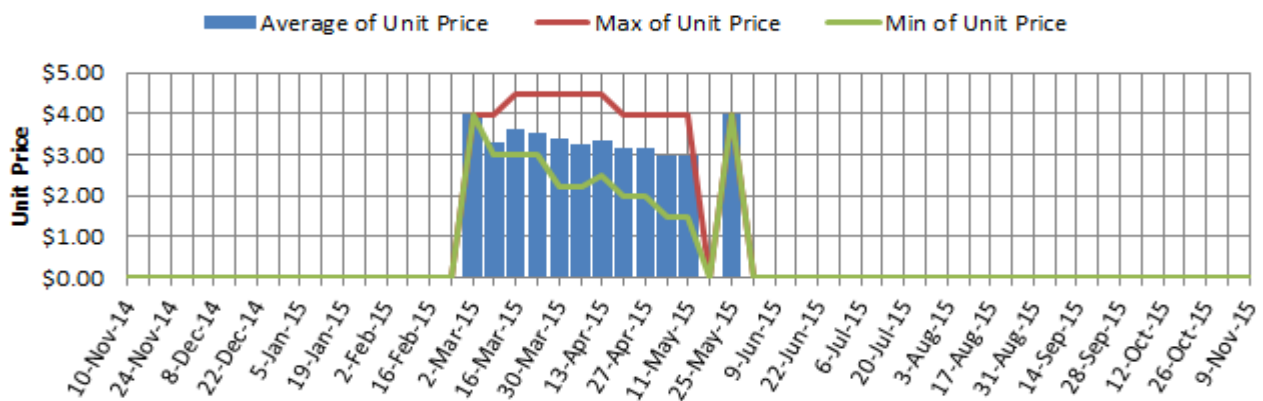

Shepard Avocado Average Retail Prices - Melbourne