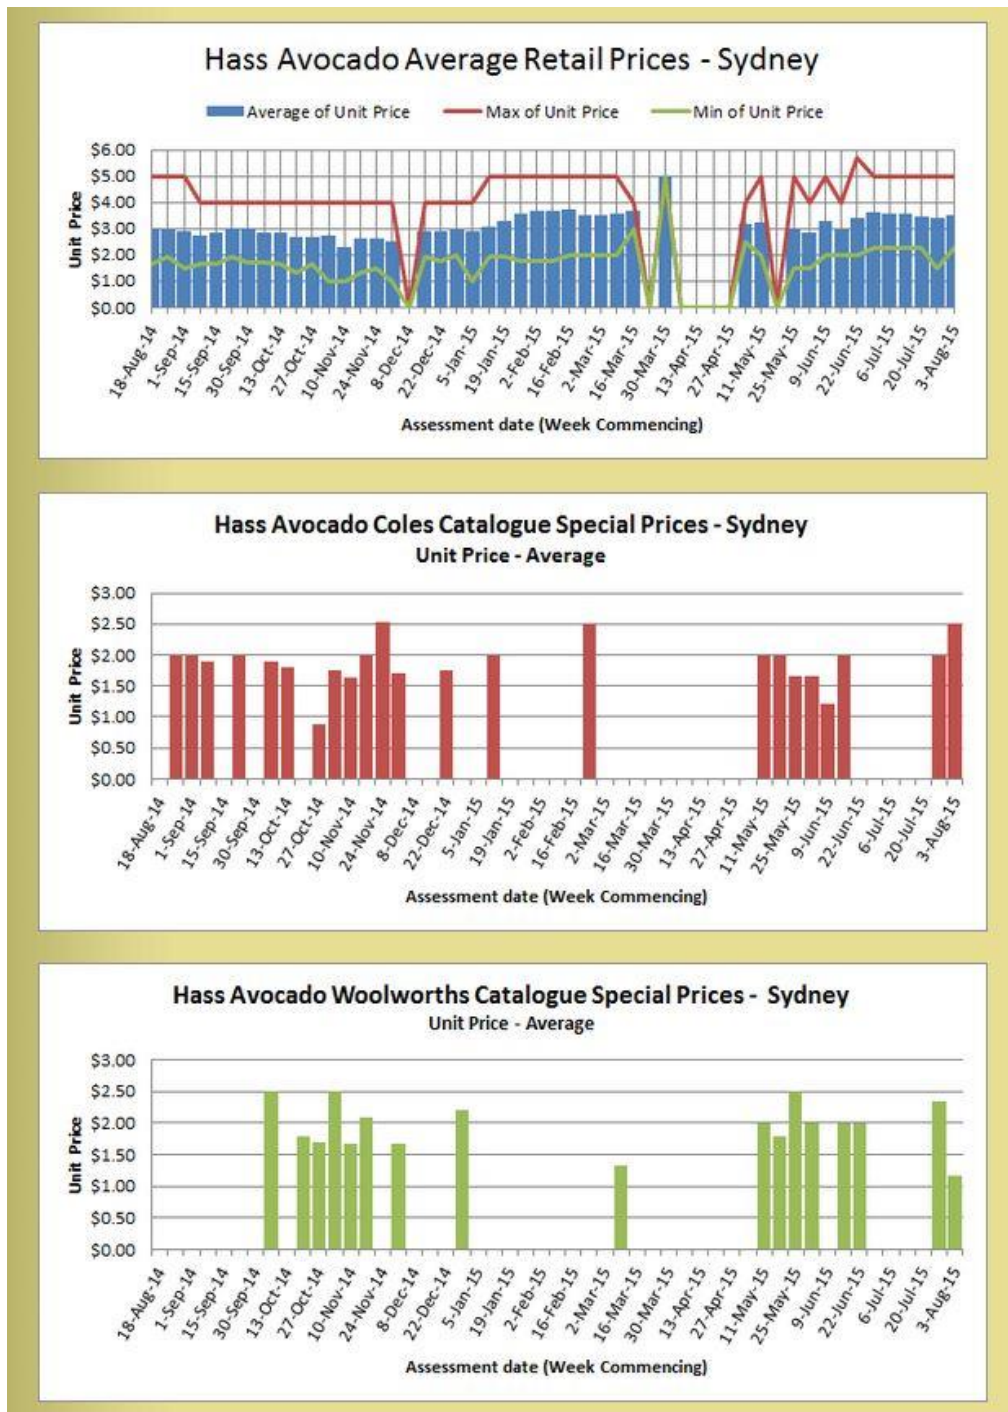

transparent reporting provided robust data about the supply/demand market dynamics.

Figure 3: Graphical retail price data published on AAL website

"All felt this helped the supply chains operate more efficiently, provide opportunities to maximize returns and better meet consumers' needs and expectations"². This project has provided a number

² Review of Avocado Industry and Market Information Systems. 2012. HIA Project AV11013, Horticulture Innovation Australia.