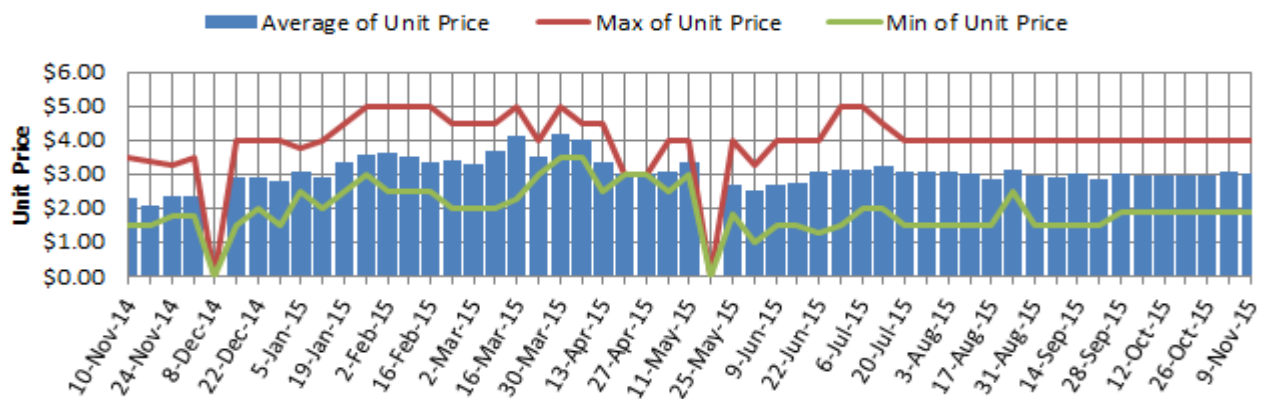

Hass Avocado Average Retail Prices - Melbourne

Hass Avocado Average Retail Prices - Perth